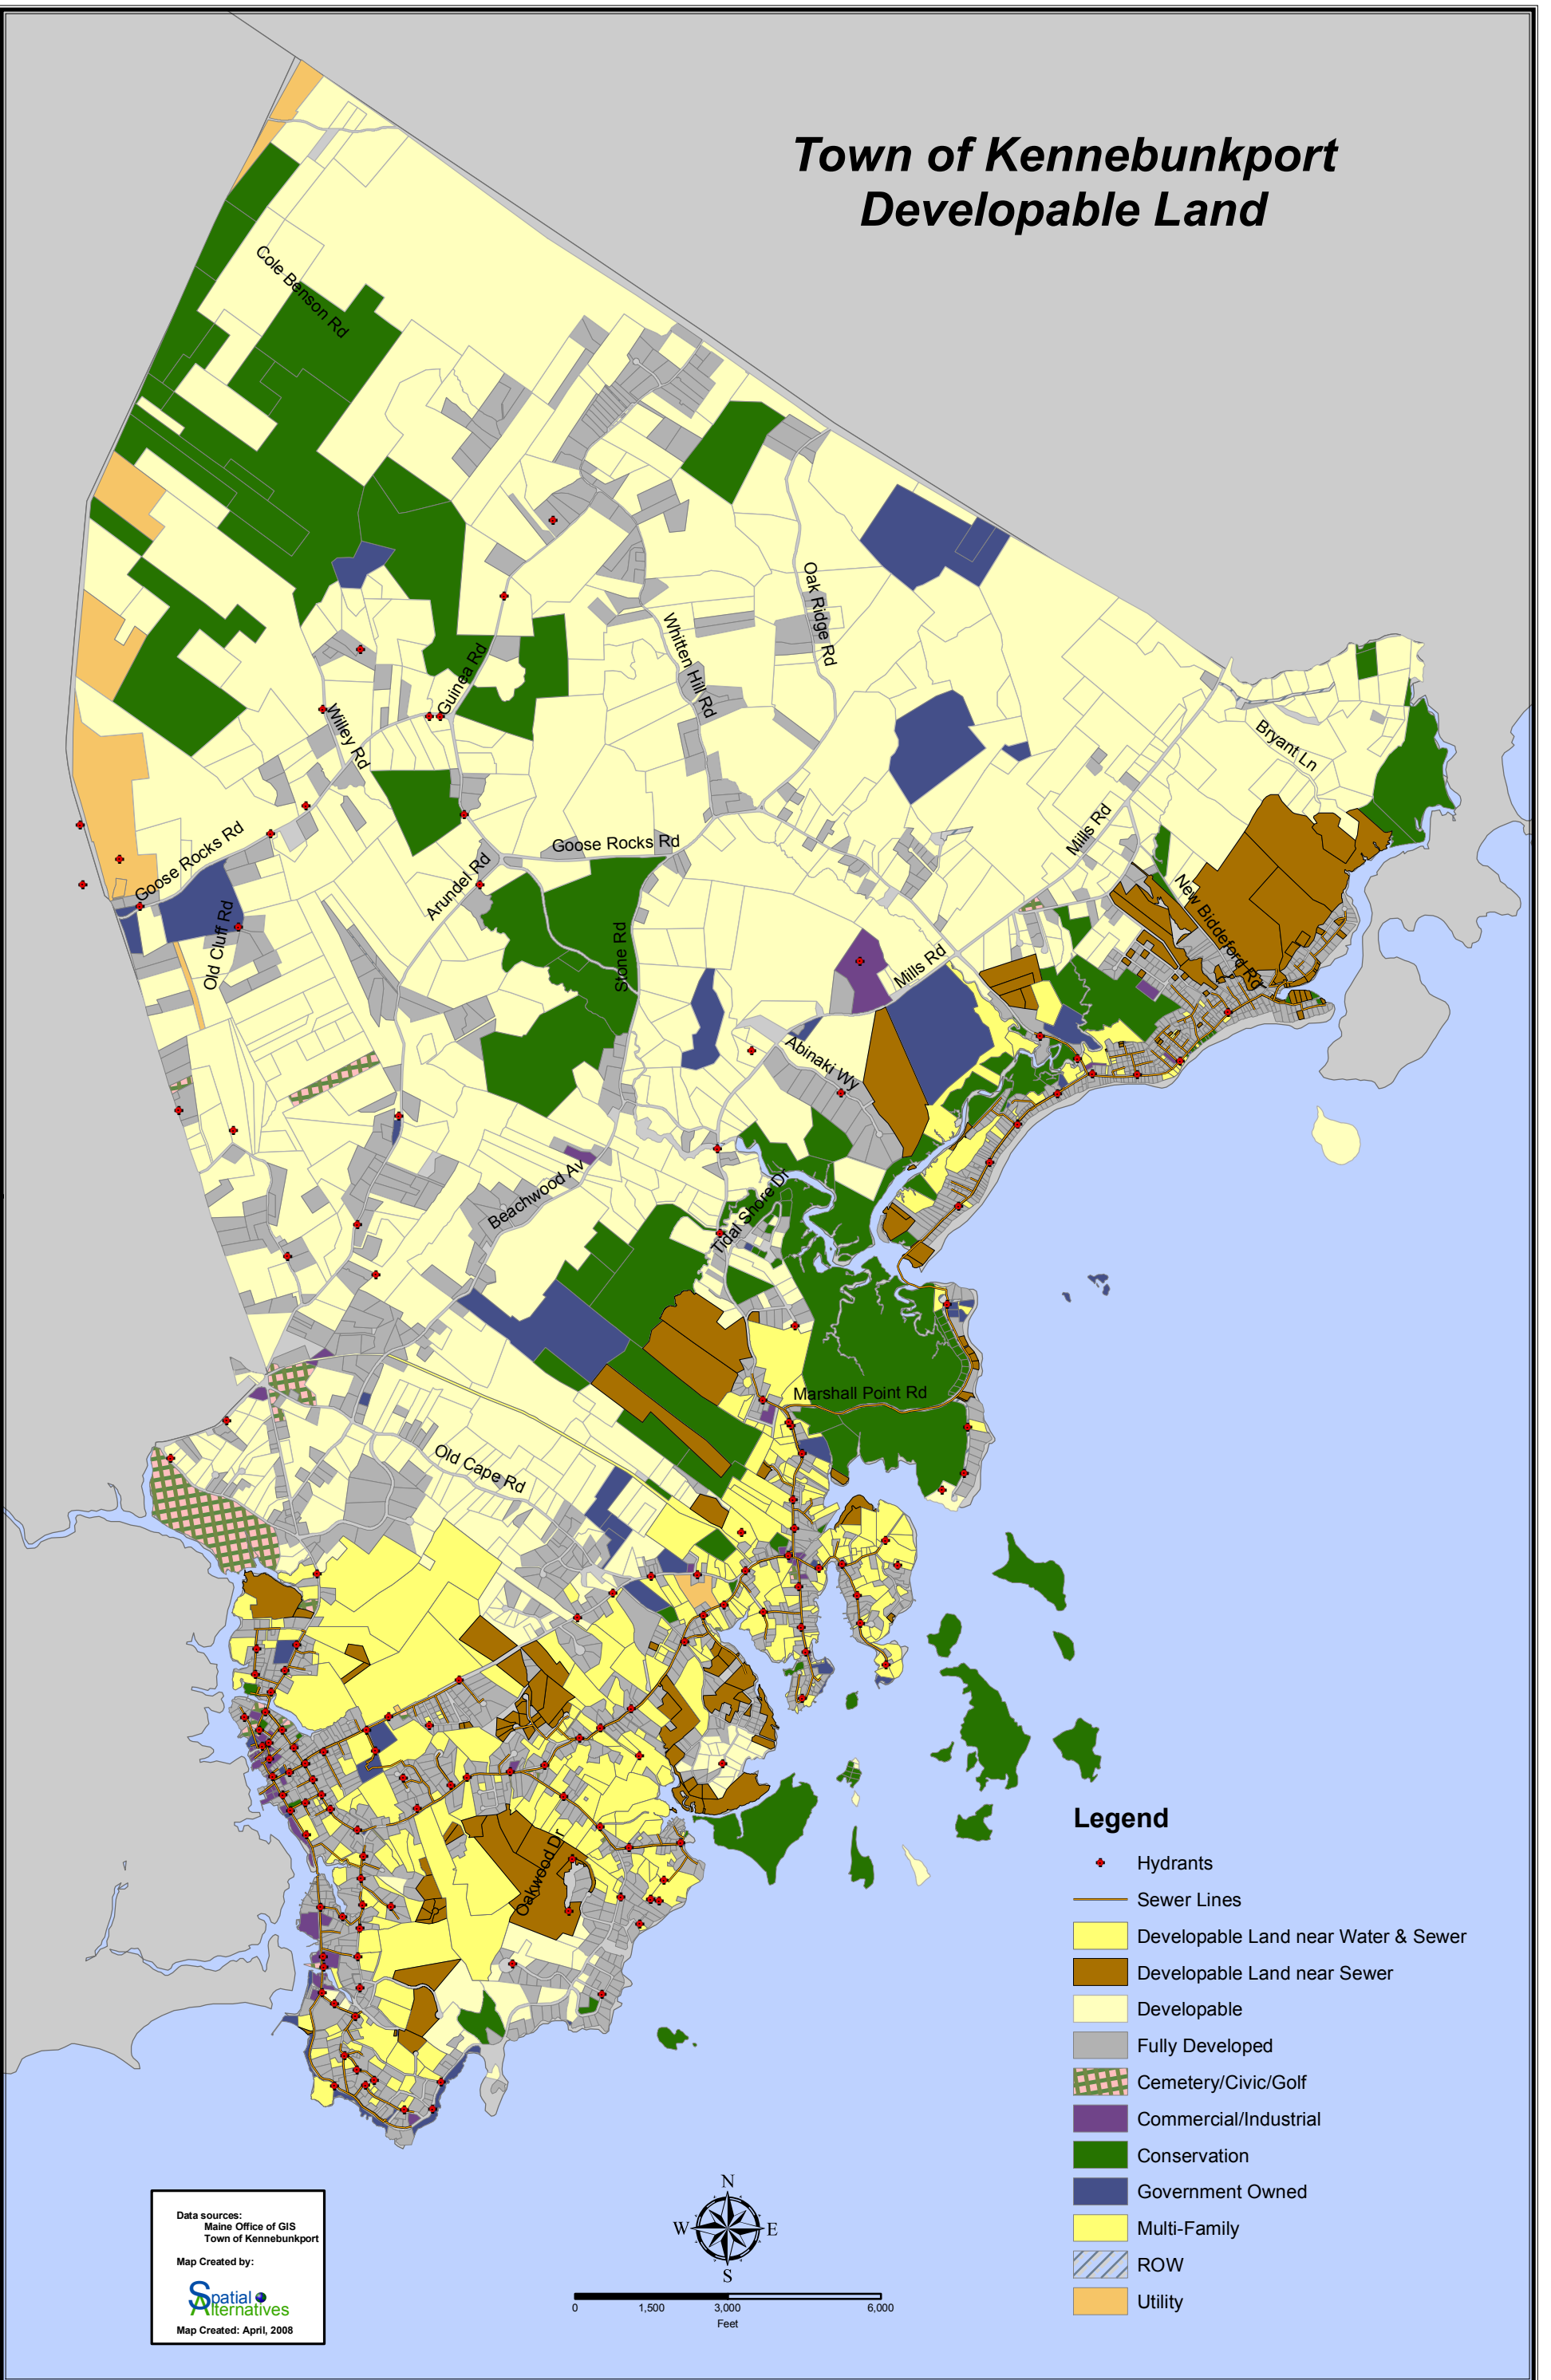

Town of Kennebunkport Developable Land

Legend

- ◆ Hydrants
- Sewer Lines
- Developable Land near Water & Sewer
- Developable Land near Sewer
- Developable
- Fully Developed
- Cemetery/Civic/Golf
- Commercial/Industrial
- Conservation
- Government Owned
- Multi-Family
- ROW
- Utility

Data sources:
Maine Office of GIS
Town of Kennebunkport

Map Created by:

Map Created: April, 2008