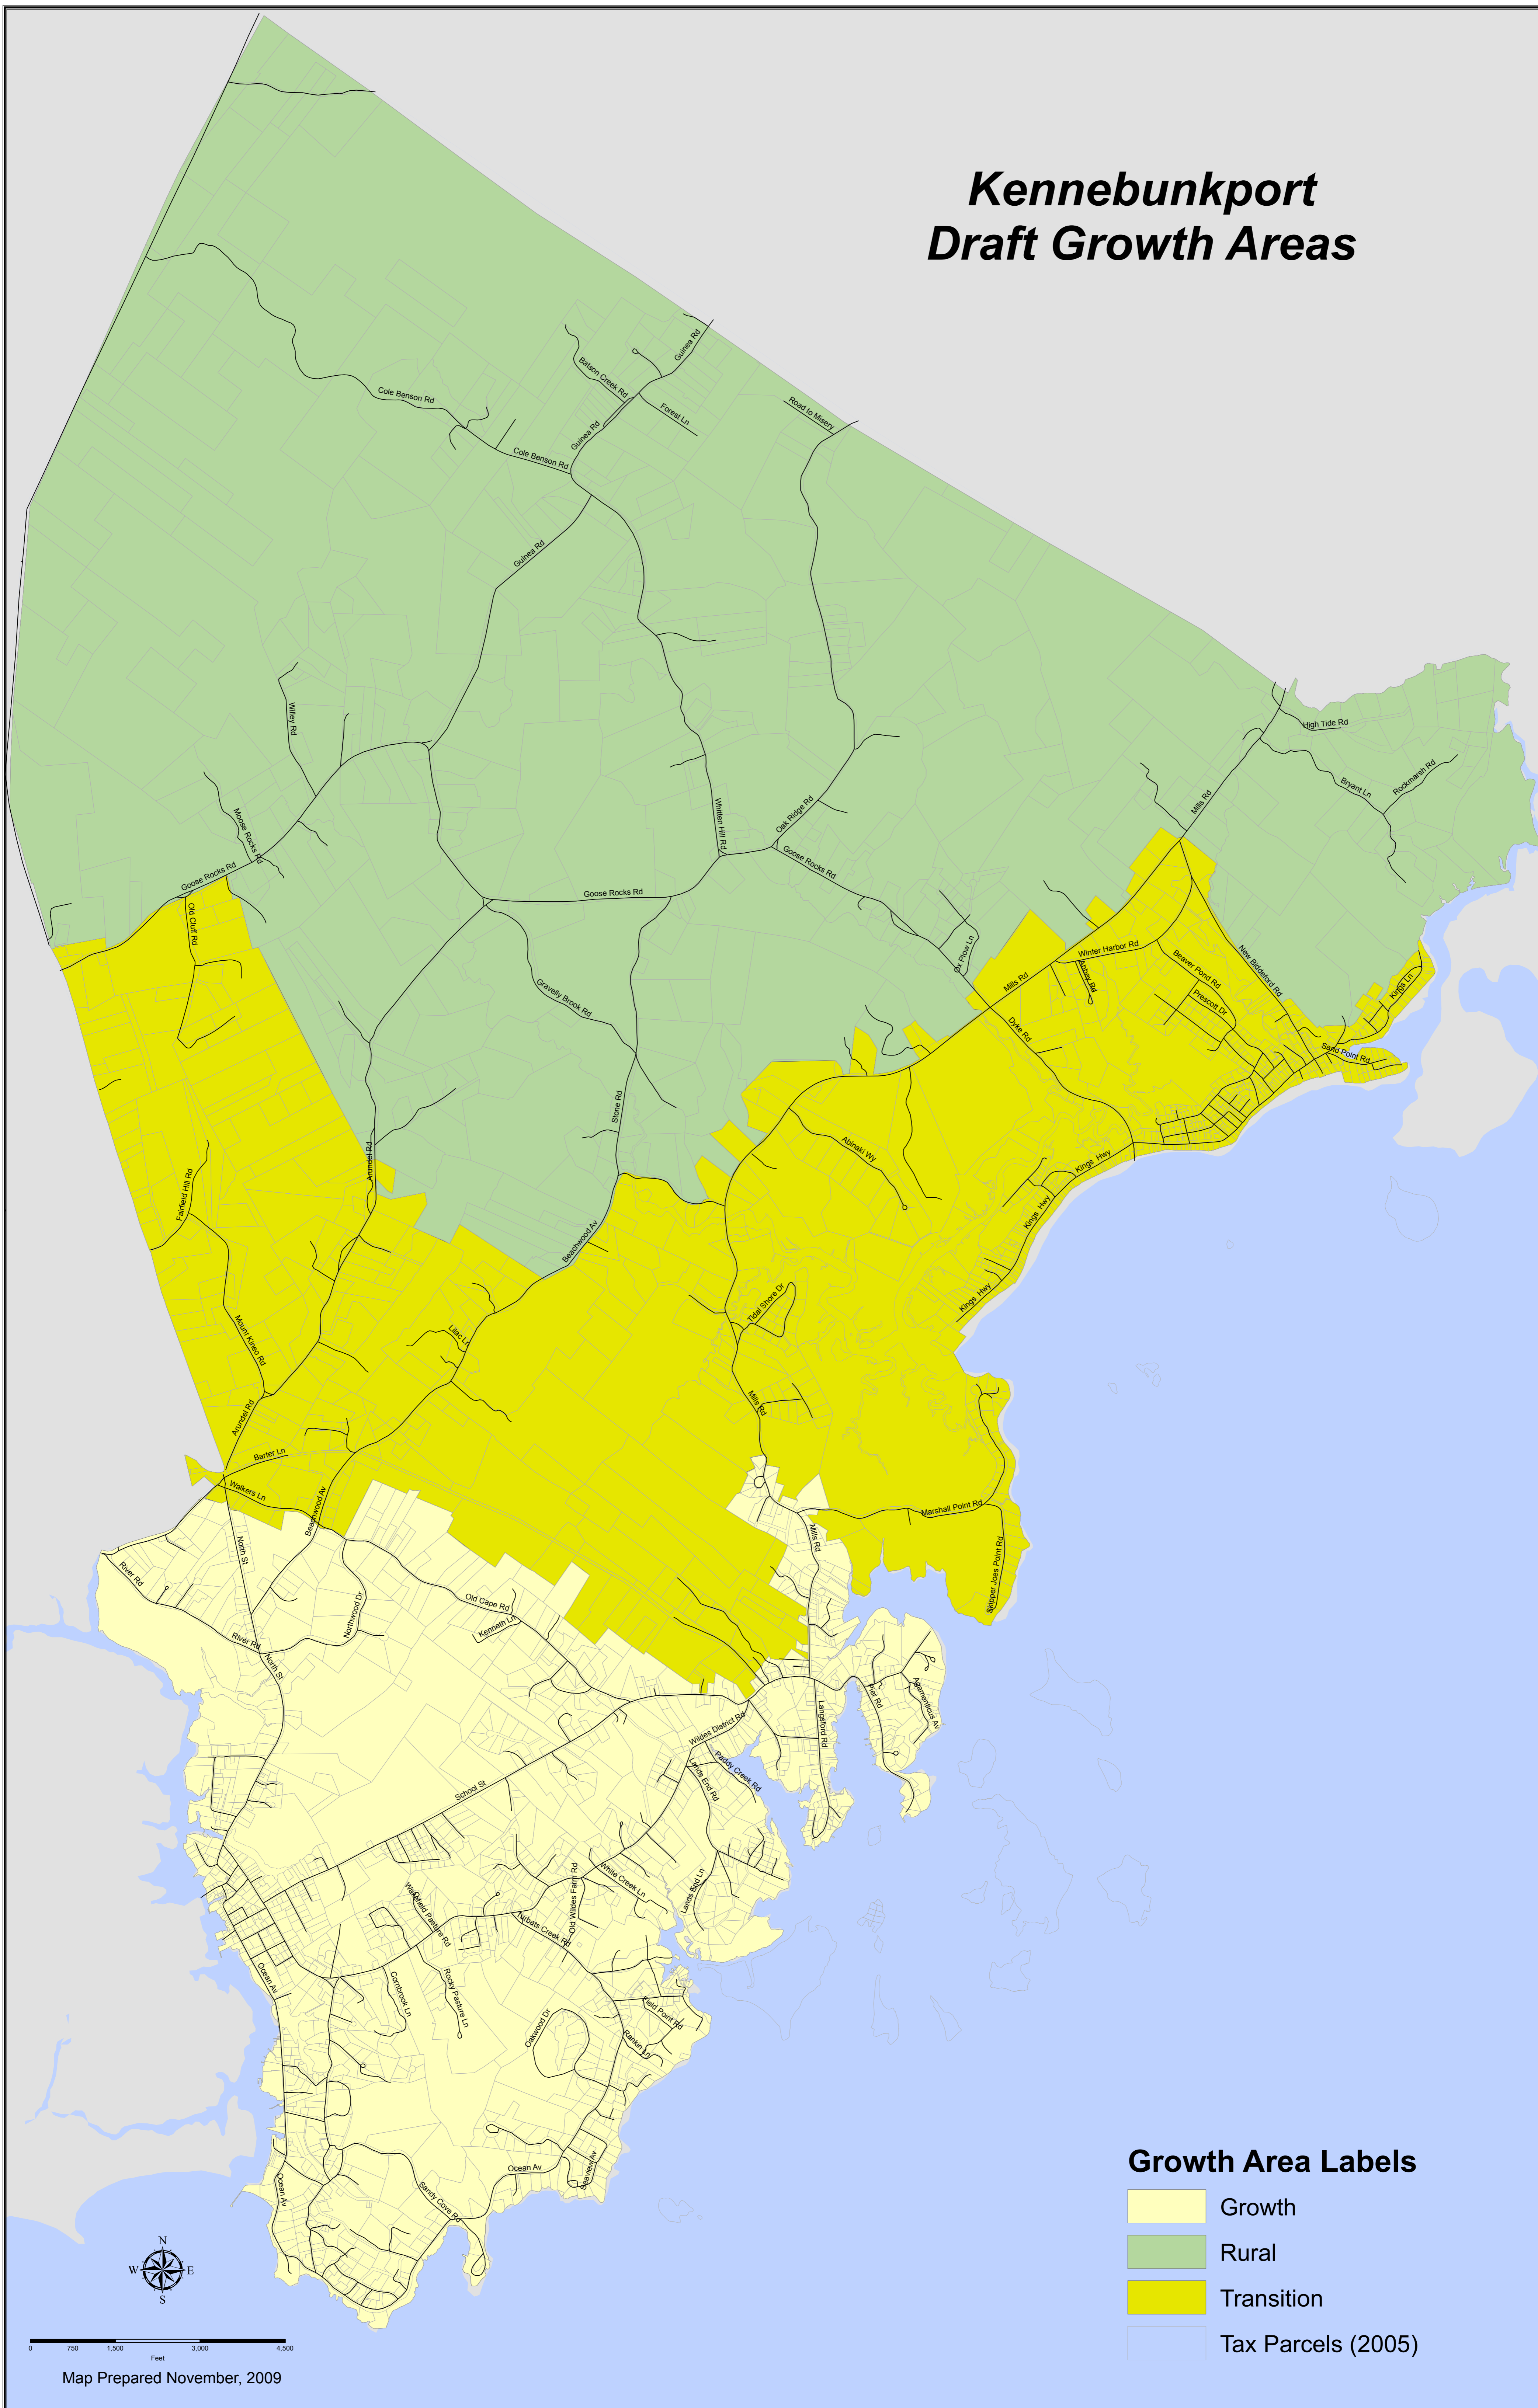

# Kennebunkport Draft Growth Areas

### Growth Area Labels

- Growth
- Rural
- Transition
- Tax Parcels (2005)

0 750 1,500 3,000 4,500  
Feet

Map Prepared November, 2009