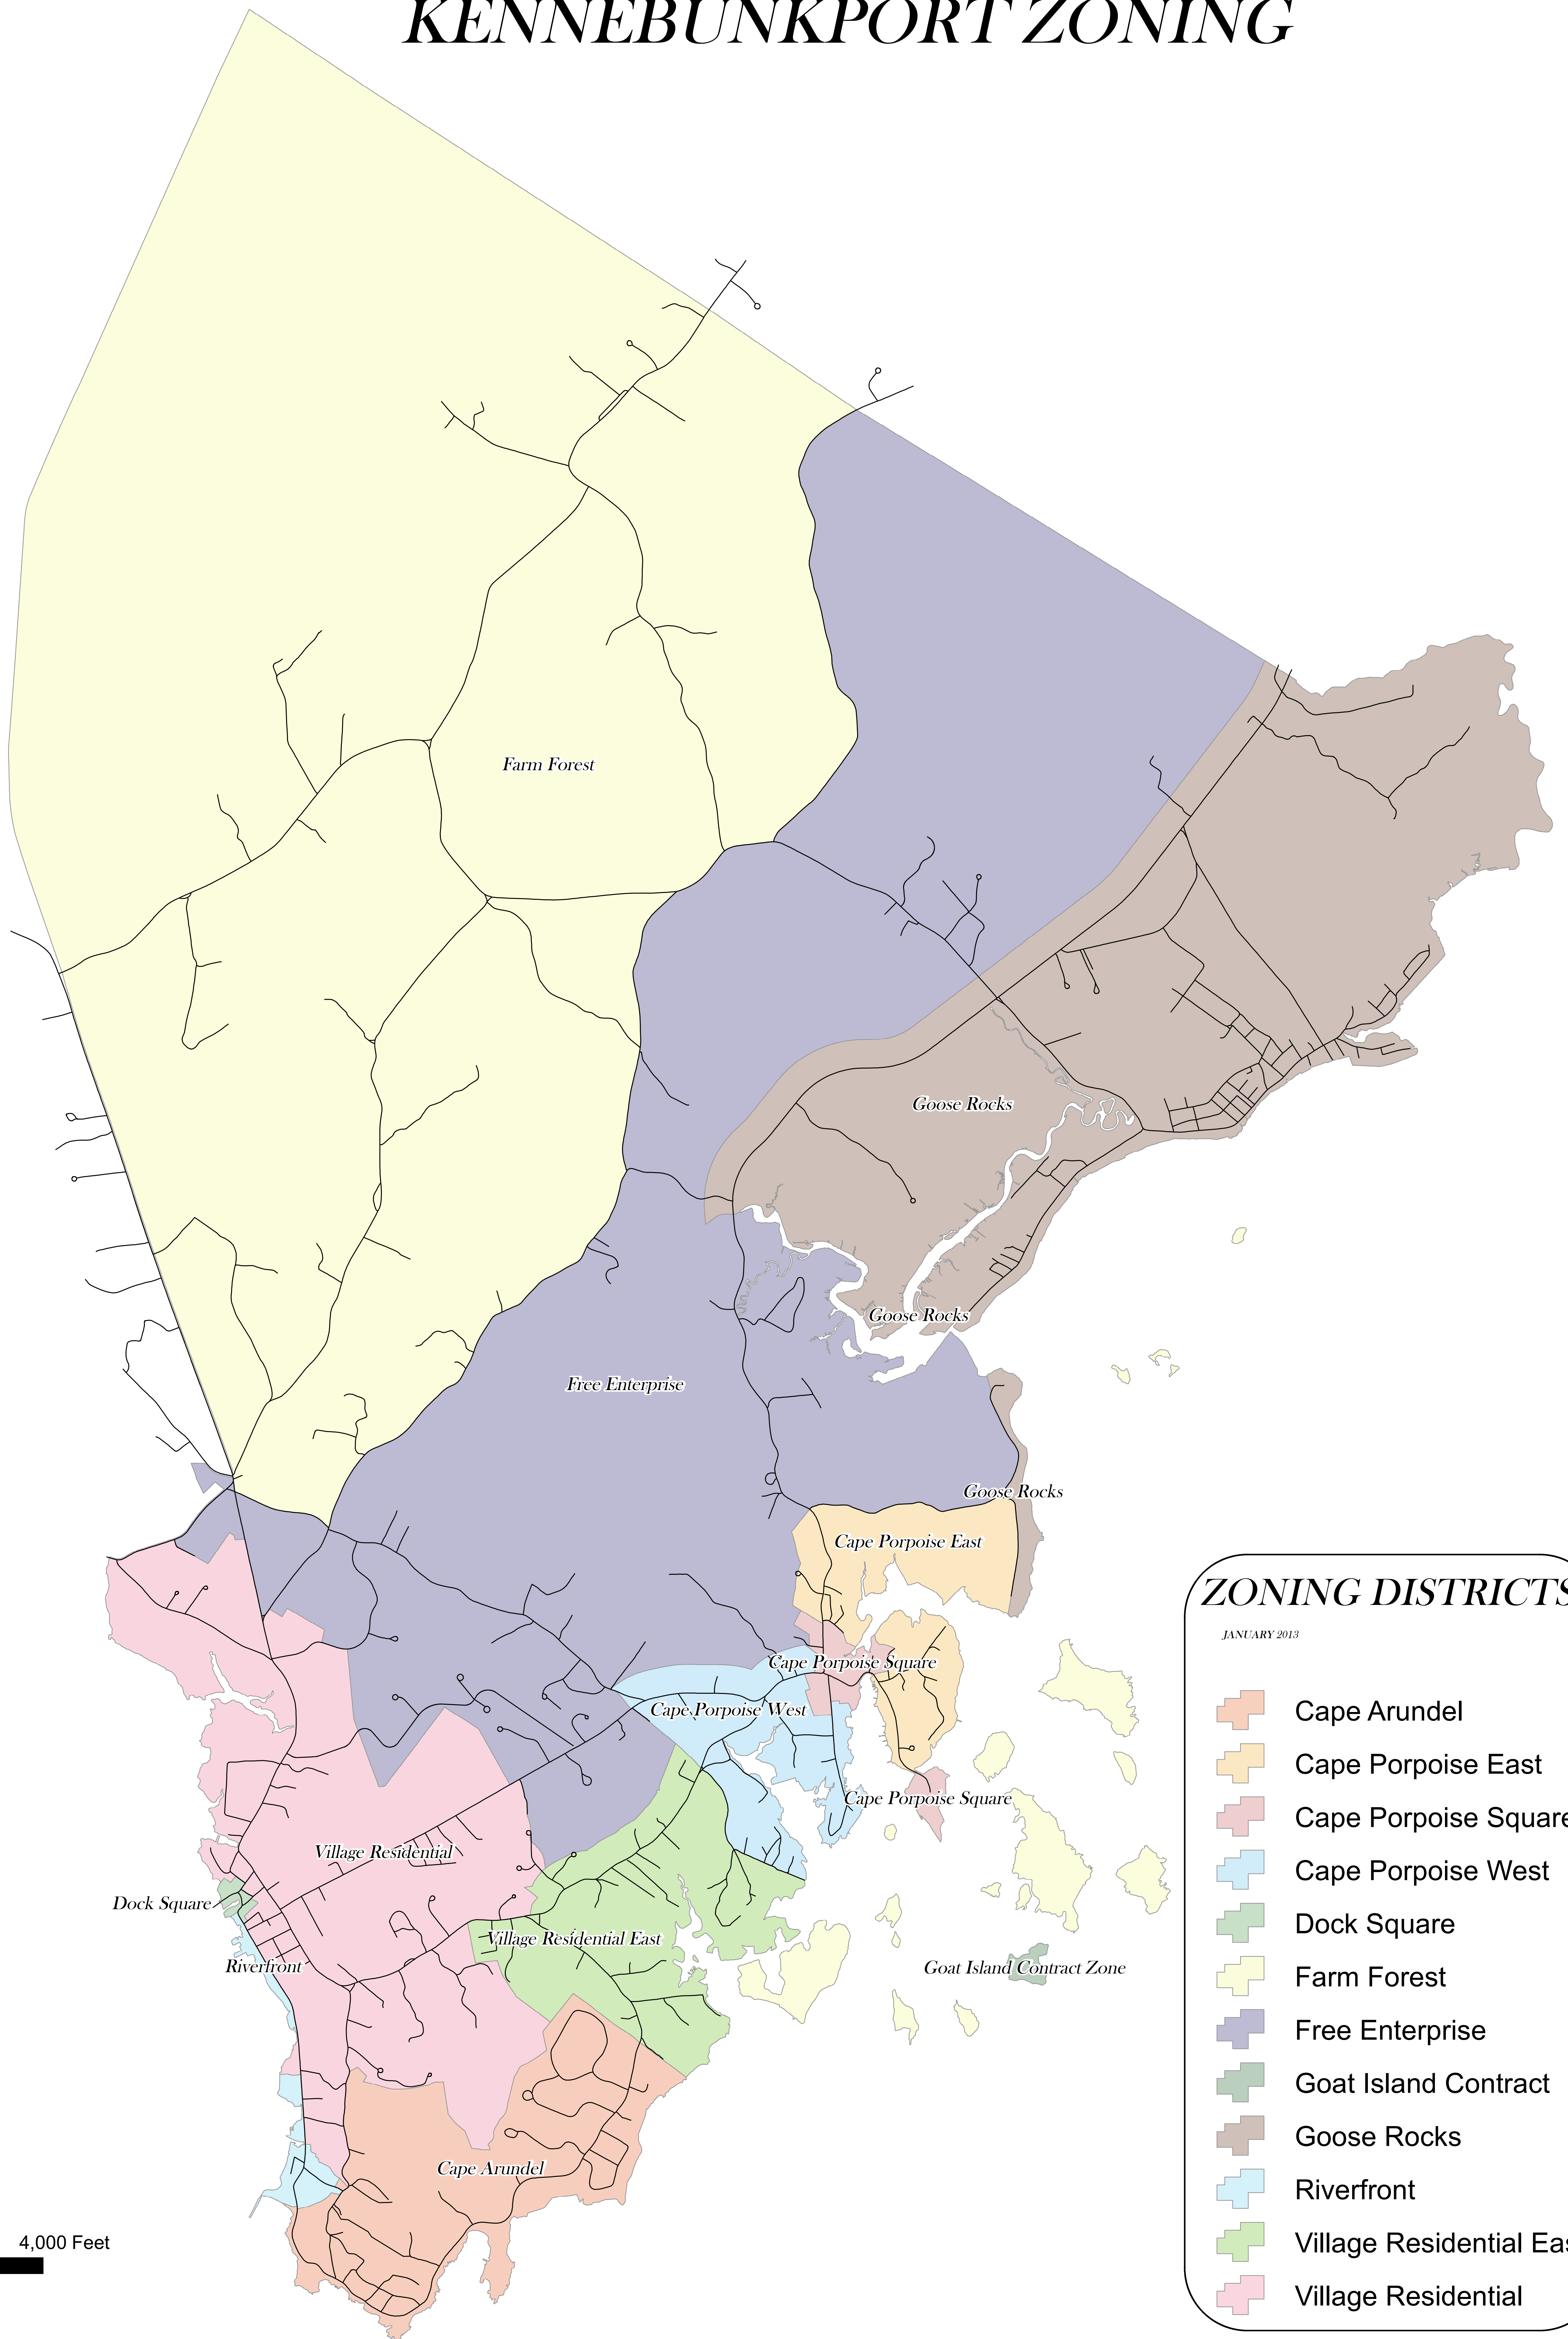

KENNEBUNKPORT ZONING

ZONING DISTRICTS

JANUARY 2013

- Cape Arundel
- Cape Porpoise East
- Cape Porpoise Square
- Cape Porpoise West
- Dock Square
- Farm Forest
- Free Enterprise
- Goat Island Contract
- Goose Rocks
- Riverfront
- Village Residential East
- Village Residential